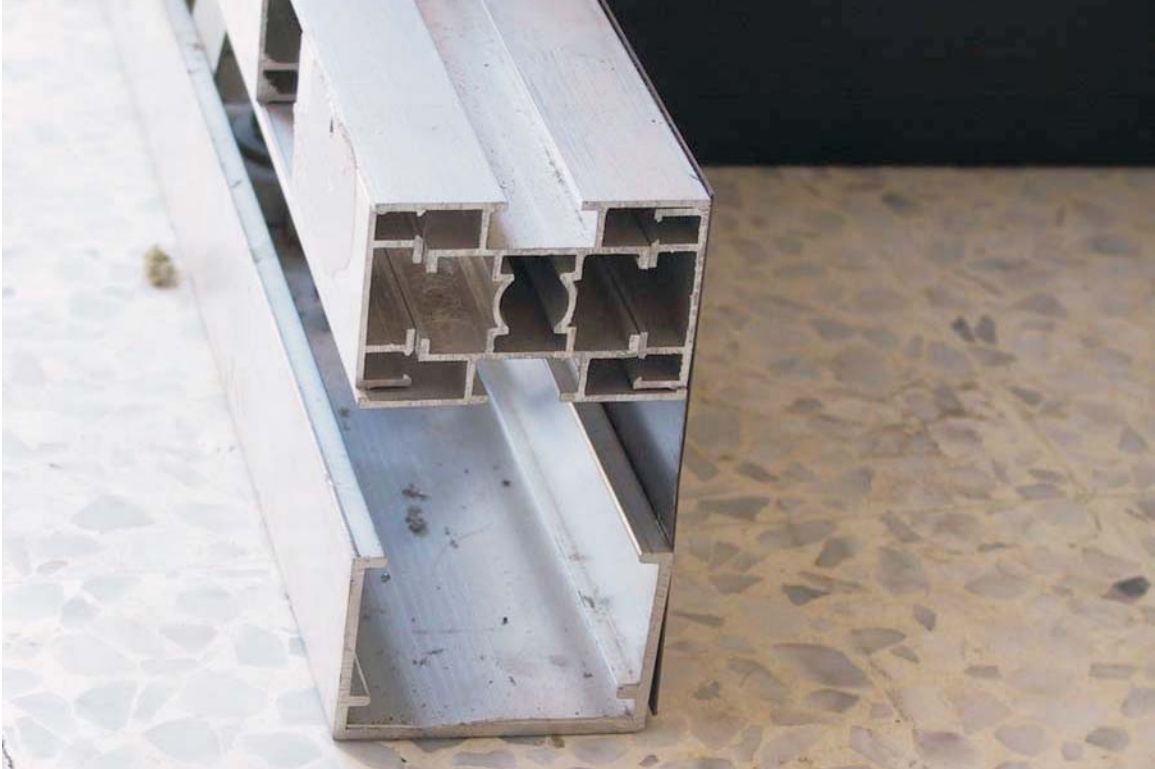

Upper Skirting

Aluminum Structure

**Structure with cover for inner skirting**

**Main profile with hook stands and skirting clip**

Lower U & Jack

Upper Electrical integration

**Acoustic barrier above false ceiling**

**Alum Structure on Accoustic barrier**

**Multi cable integration**

**Floor cabling**

**Metallic structure above F.C.**

**Wall structure with 3 levels**

Lower U with skirting on 1 side

T Connection Lower detail

Hook Stand

Rock-wool inside Opaque panels

**Metallic panel**

**Hook on metallic panel**

**Panel installation**

**Installed panel**

**Internal Structure cover installation.**

**Structure with internal cover**